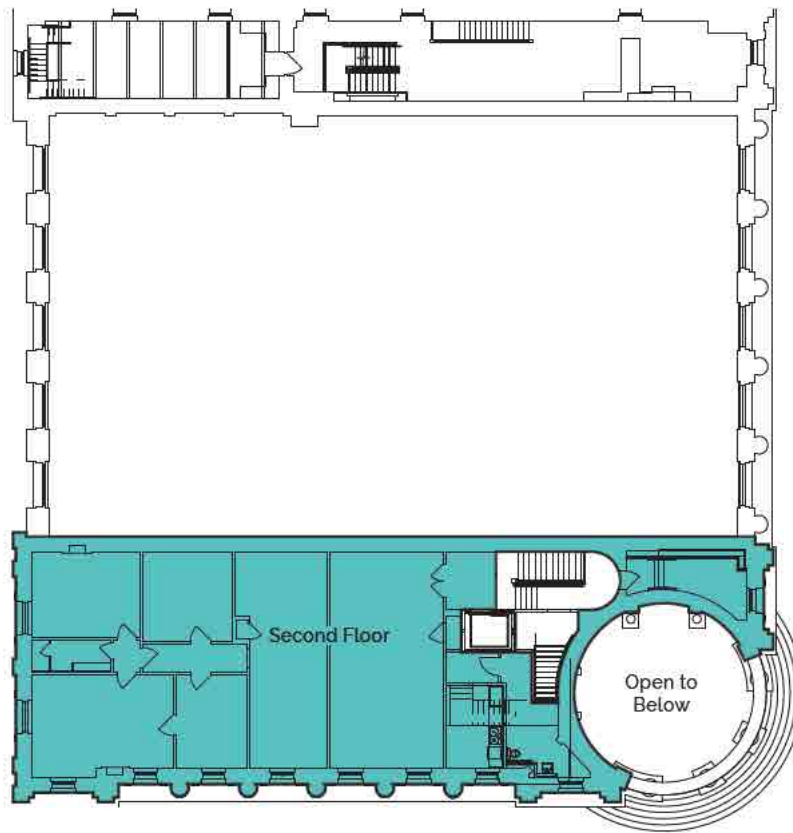

THE HIBERNIA
SAN FRANCISCO

SECOND FLOOR

Second Floor Plan

Second Floor: 4,901 sf