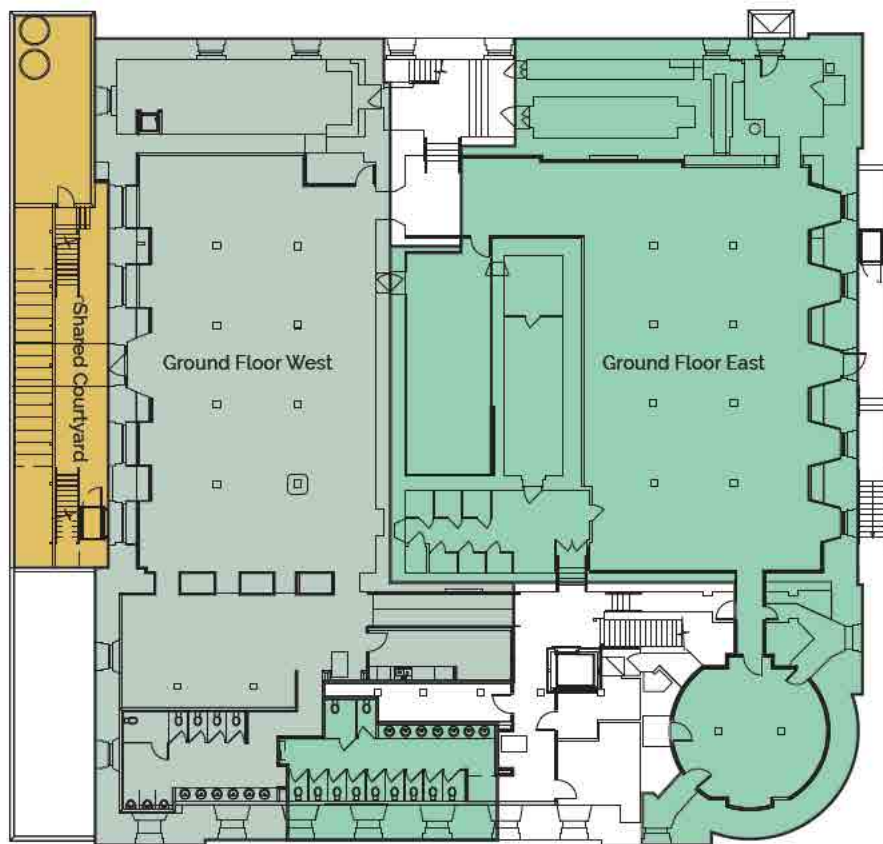

THE HIBERNIA
SAN FRANCISCO

GROUND FLOOR

Ground Floor Plan

Ground Floor East:	10,076 sf
Ground Floor West:	7,665 sf
Total Area:	17,741 sf